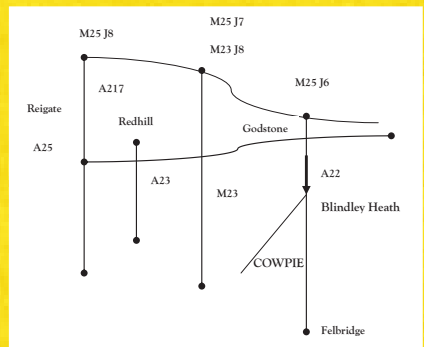

Discount prices available in advance online
until midnight on Wednesday 10 June.
Scan QR code above.

- Free Parking •
- Dogs on Leads please •

Gate opens 10am.

Main Ring attractions 10.30-5pm

Surrey Young Farmers Clubs
Active, Outdoors & Fun!